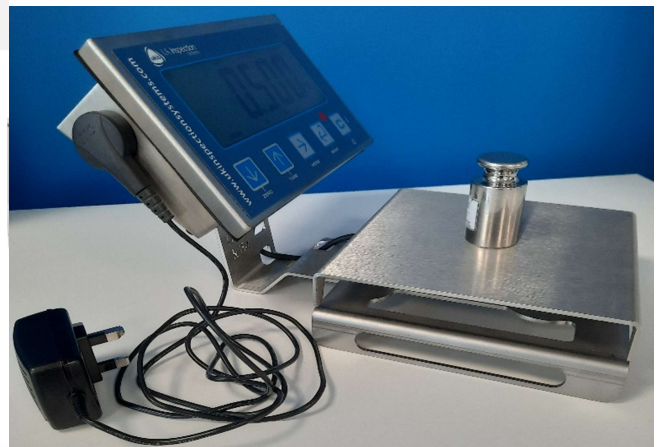

Registered in England: Number 06932748