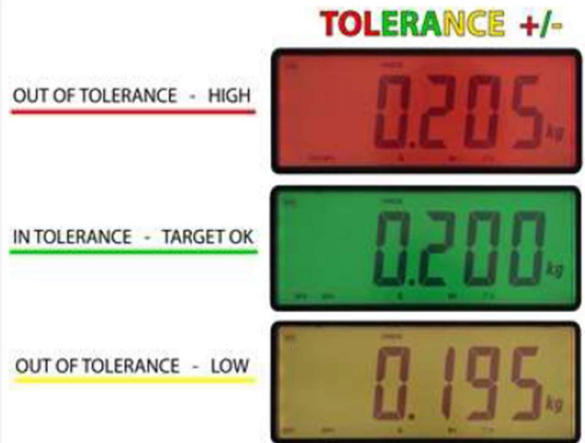

The Simplex is available in either front or rear mounted indicator positions, and various platform sizes according to the requirements.

Features include:

- Designed and built in the UK
- Constructed to minimise bug traps
- Easy effective cleaning
- Feet-free base design
- Stainless Steel IP68 rated indicator
- Easy to programme and use
- Coloured backlit display
- Large 40mm digit LCD
- Traffic light tolerance function
- Rechargeable battery with magnetic connector

SIMPLEX BENCH SCALE

Main Functions

- Zeroing
- Automatic tare
- Presettable tare
- Printing in 1, 2 or 3 copies
- Data transmission to PC / Network

Optional Functions

- PEAK, detection or weight peaks
- Newton to Kg convertor
- Input-output

Operation Modes

- High Resolution Weighing x 10
- Net/Gross or lb/kg conversion
- Accumulation
- Formula weighing
- +/- Checkweighing
- Percentage weighing
- Approved transmission of the weight to PC/PLC (with Alibi memory ALMEM option)
- Counting
- Hold

Specification

Capacity:	6kg
Readability:	1g
Platform:	from 200mm x 200mm
Display:	60mm x 180mm colour
Indicator type:	IP68 stainless steel
Indicator position:	front or rear
Finish:	stainless steel
Connectivity:	optional RS232, USB, Ethernet
Power:	220 – 240 volt AC and rechargeable battery
Battery life:	40 hours
Warranty:	1 year